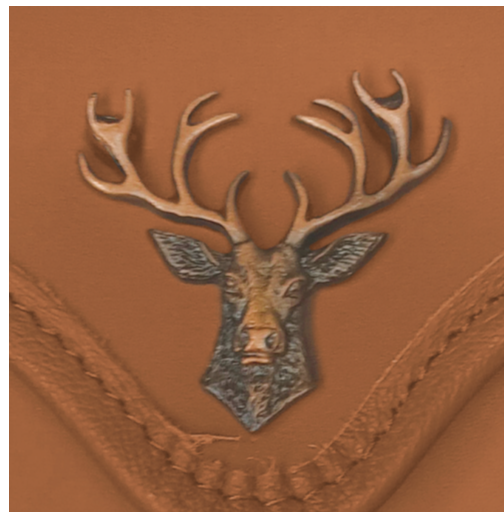

Small Stag Mount Detail