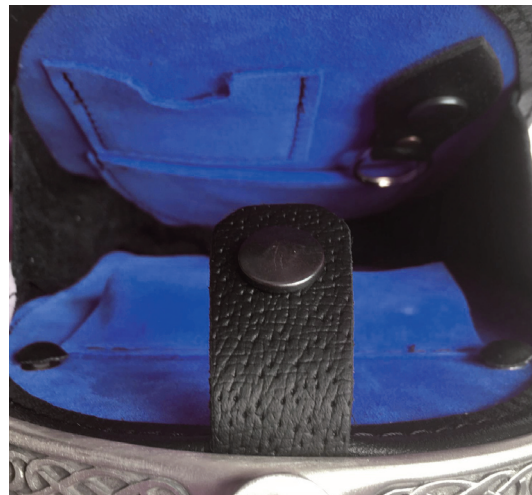

Dress Sporran Lining

Suede Lining
See Page 34 For Colour Options

The clan crests which we offer are under license from St Kilda (Holdings) Ltd as copyright holder and is the largest range in the world comprising 217 crests stock supported. The full range is based on 'The Scottish Clan & Family Encyclopaedia'